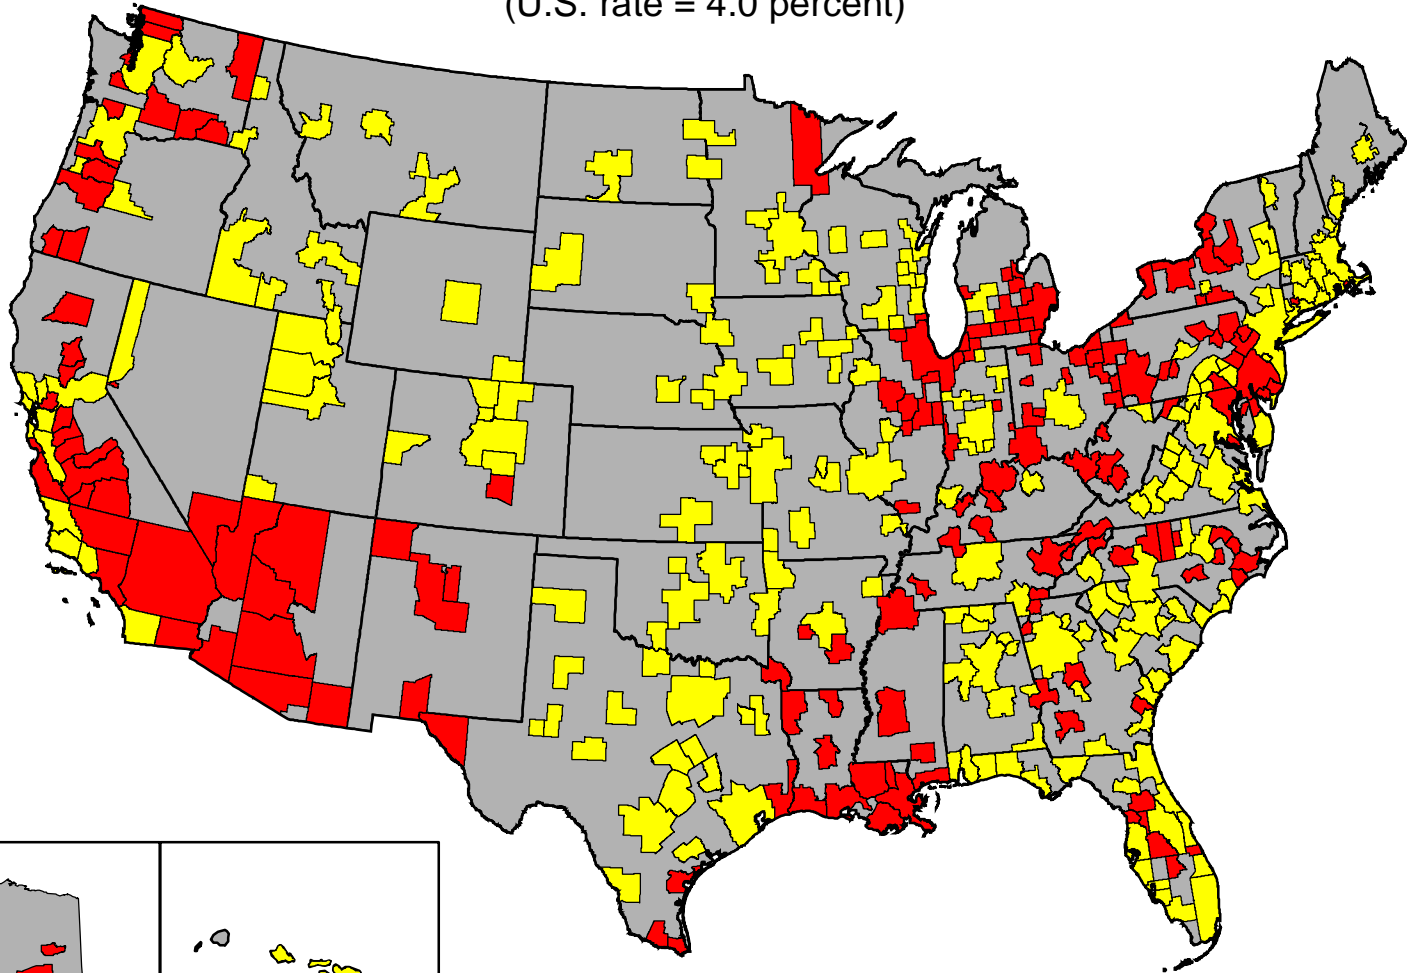

Unemployment rates for metropolitan areas, not seasonally adjusted, July 2019

(U.S. rate = 4.0 percent)

NOTE: Map includes data for 389 metropolitan areas based on Office of Management and Budget Bulletin No. 18-03. Areas in the six New England states are Metropolitan New England City and Town areas (NECTAs), while areas in other states are county-based.

 Above U.S. average
 U.S. average or below