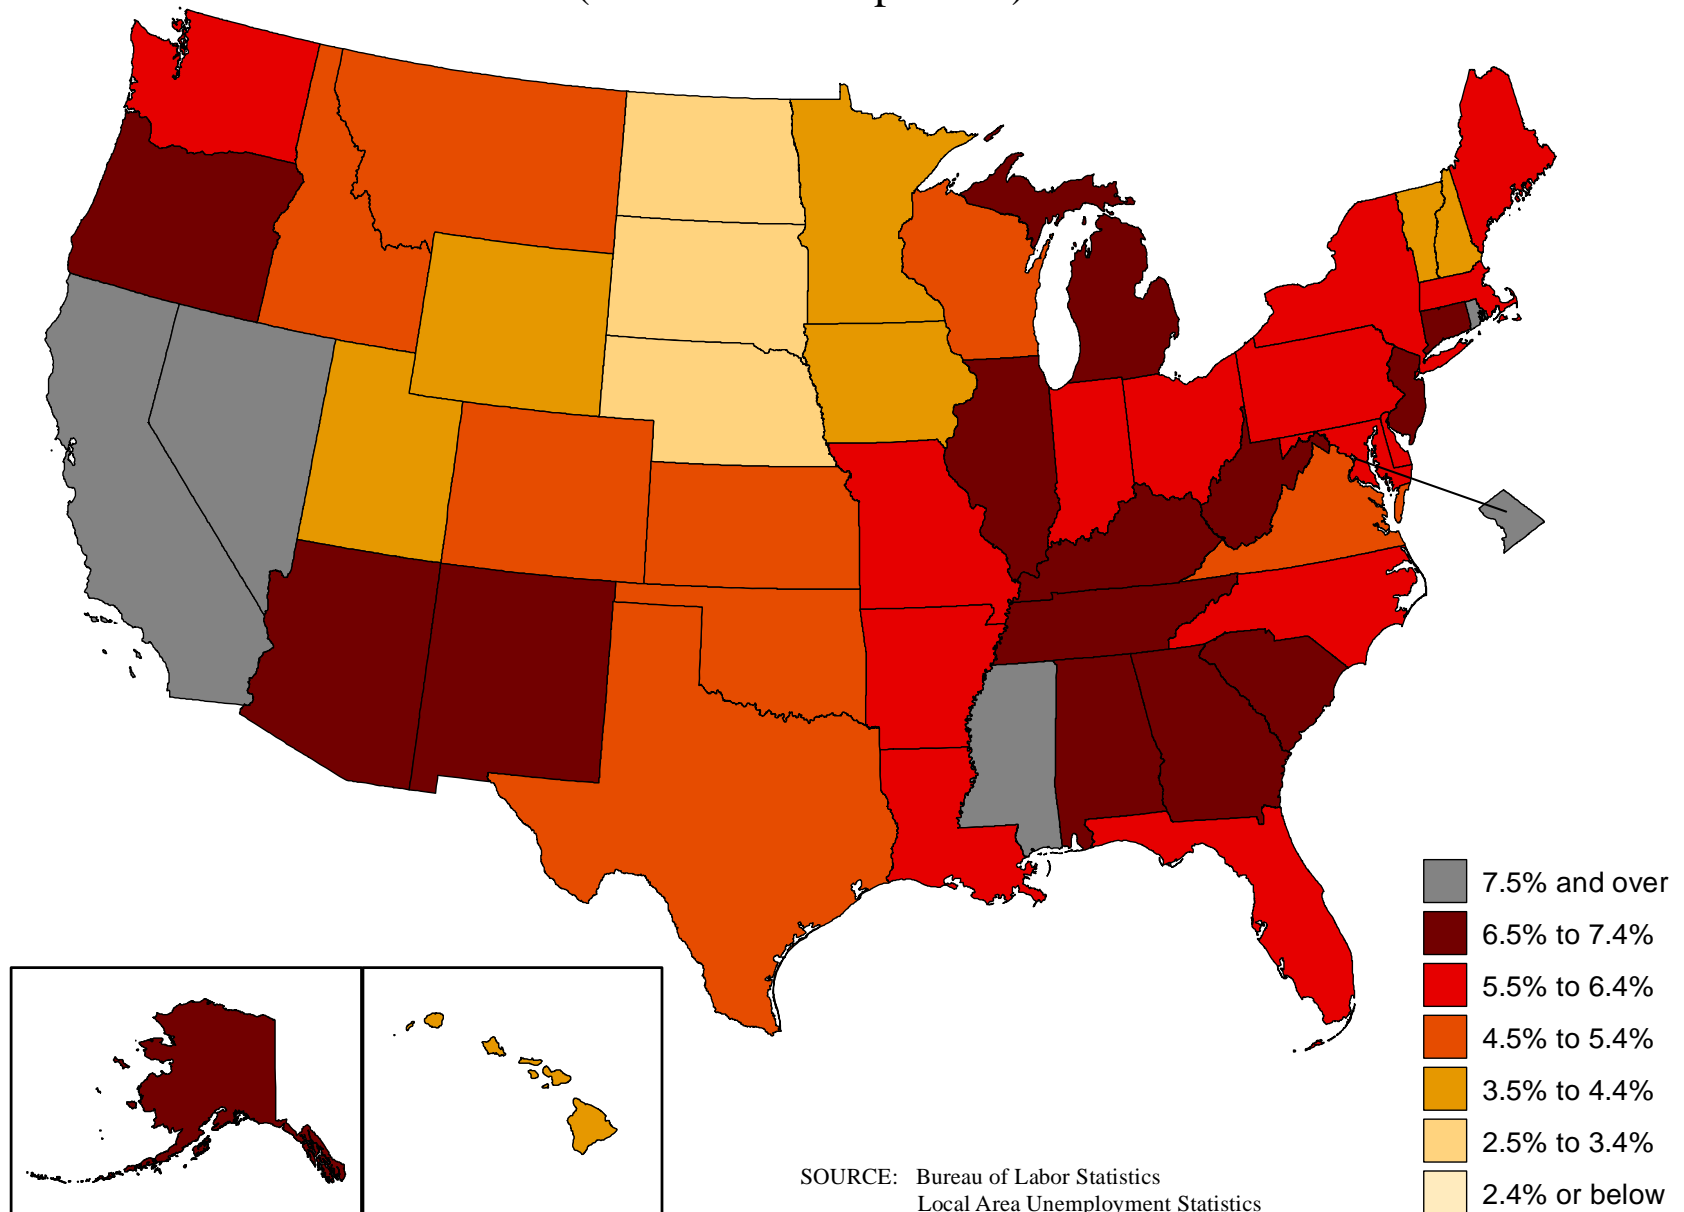

# Unemployment rates by state, 2014 annual averages

(U.S. rate = 6.2 percent)

# Unemployment rates by state, 2015 annual averages

(U.S. rate = 5.3 percent)