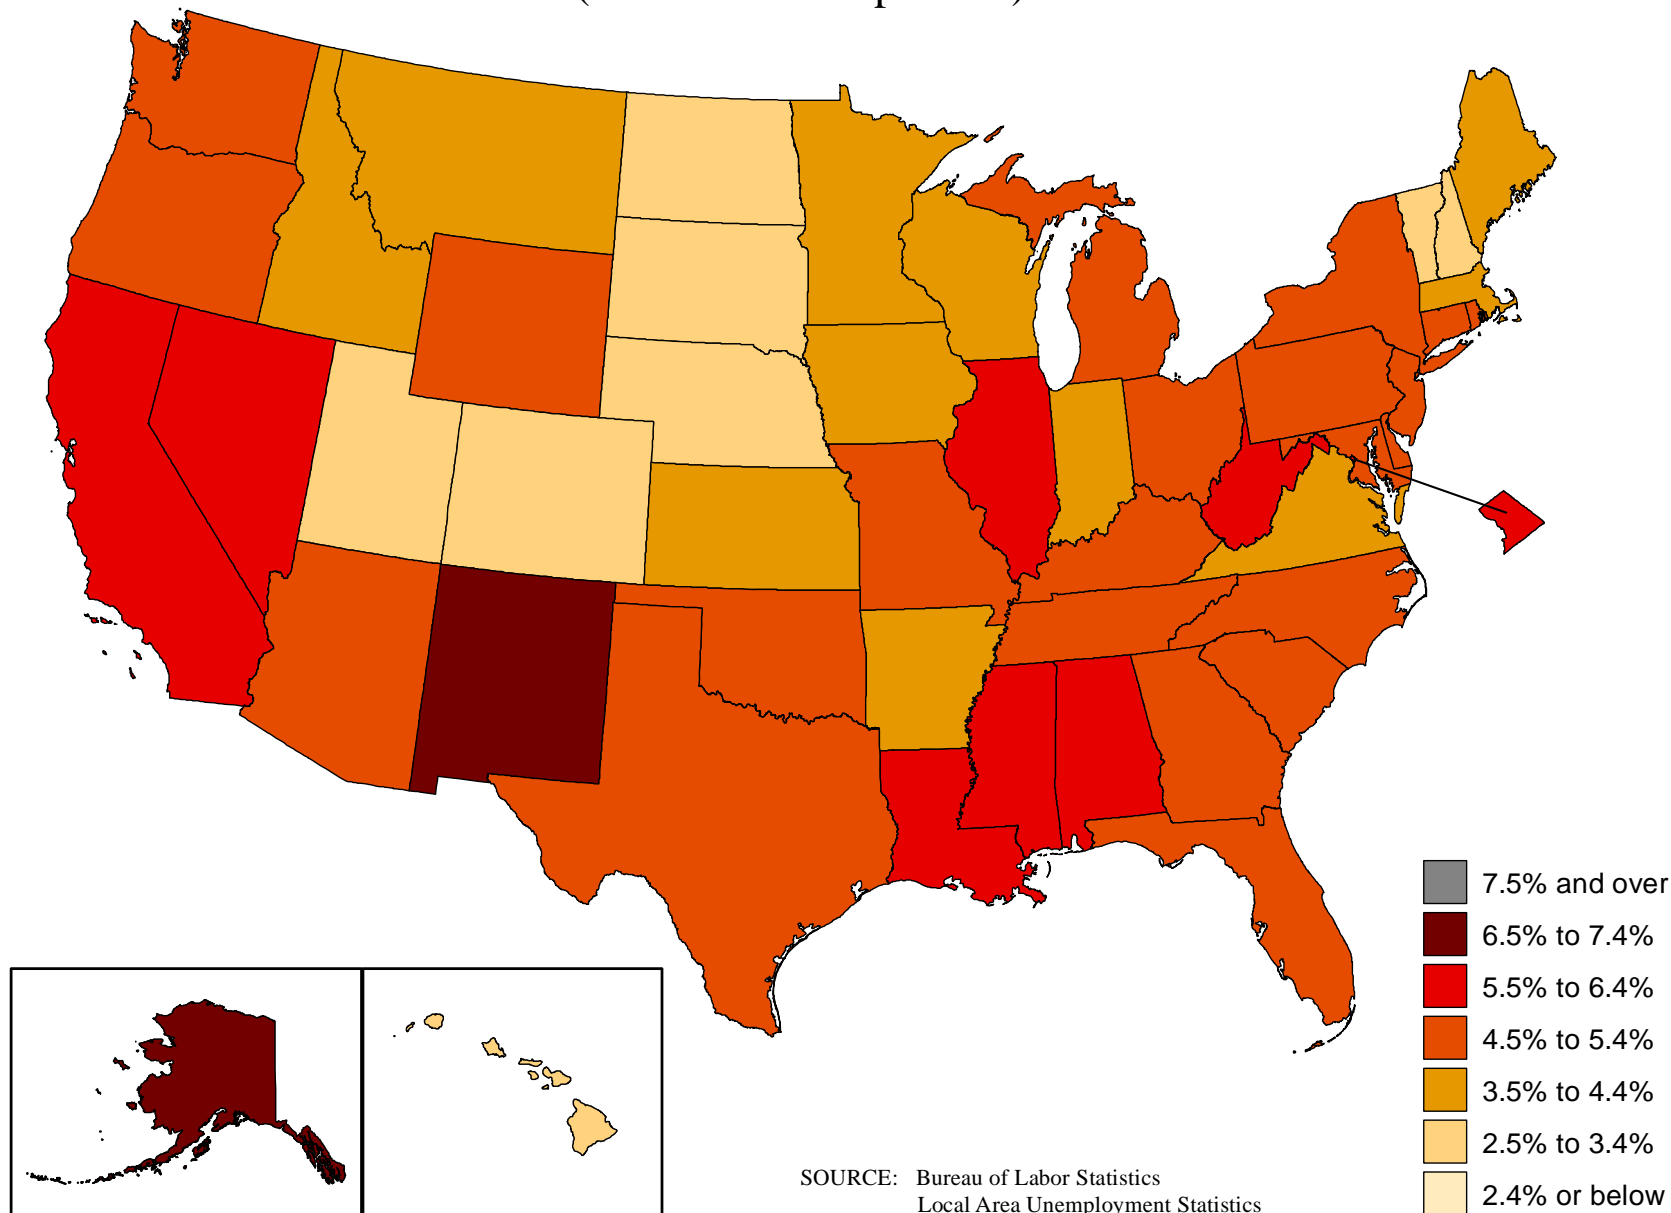

Unemployment rates by state, 2016 annual averages

(U.S. rate = 4.9 percent)