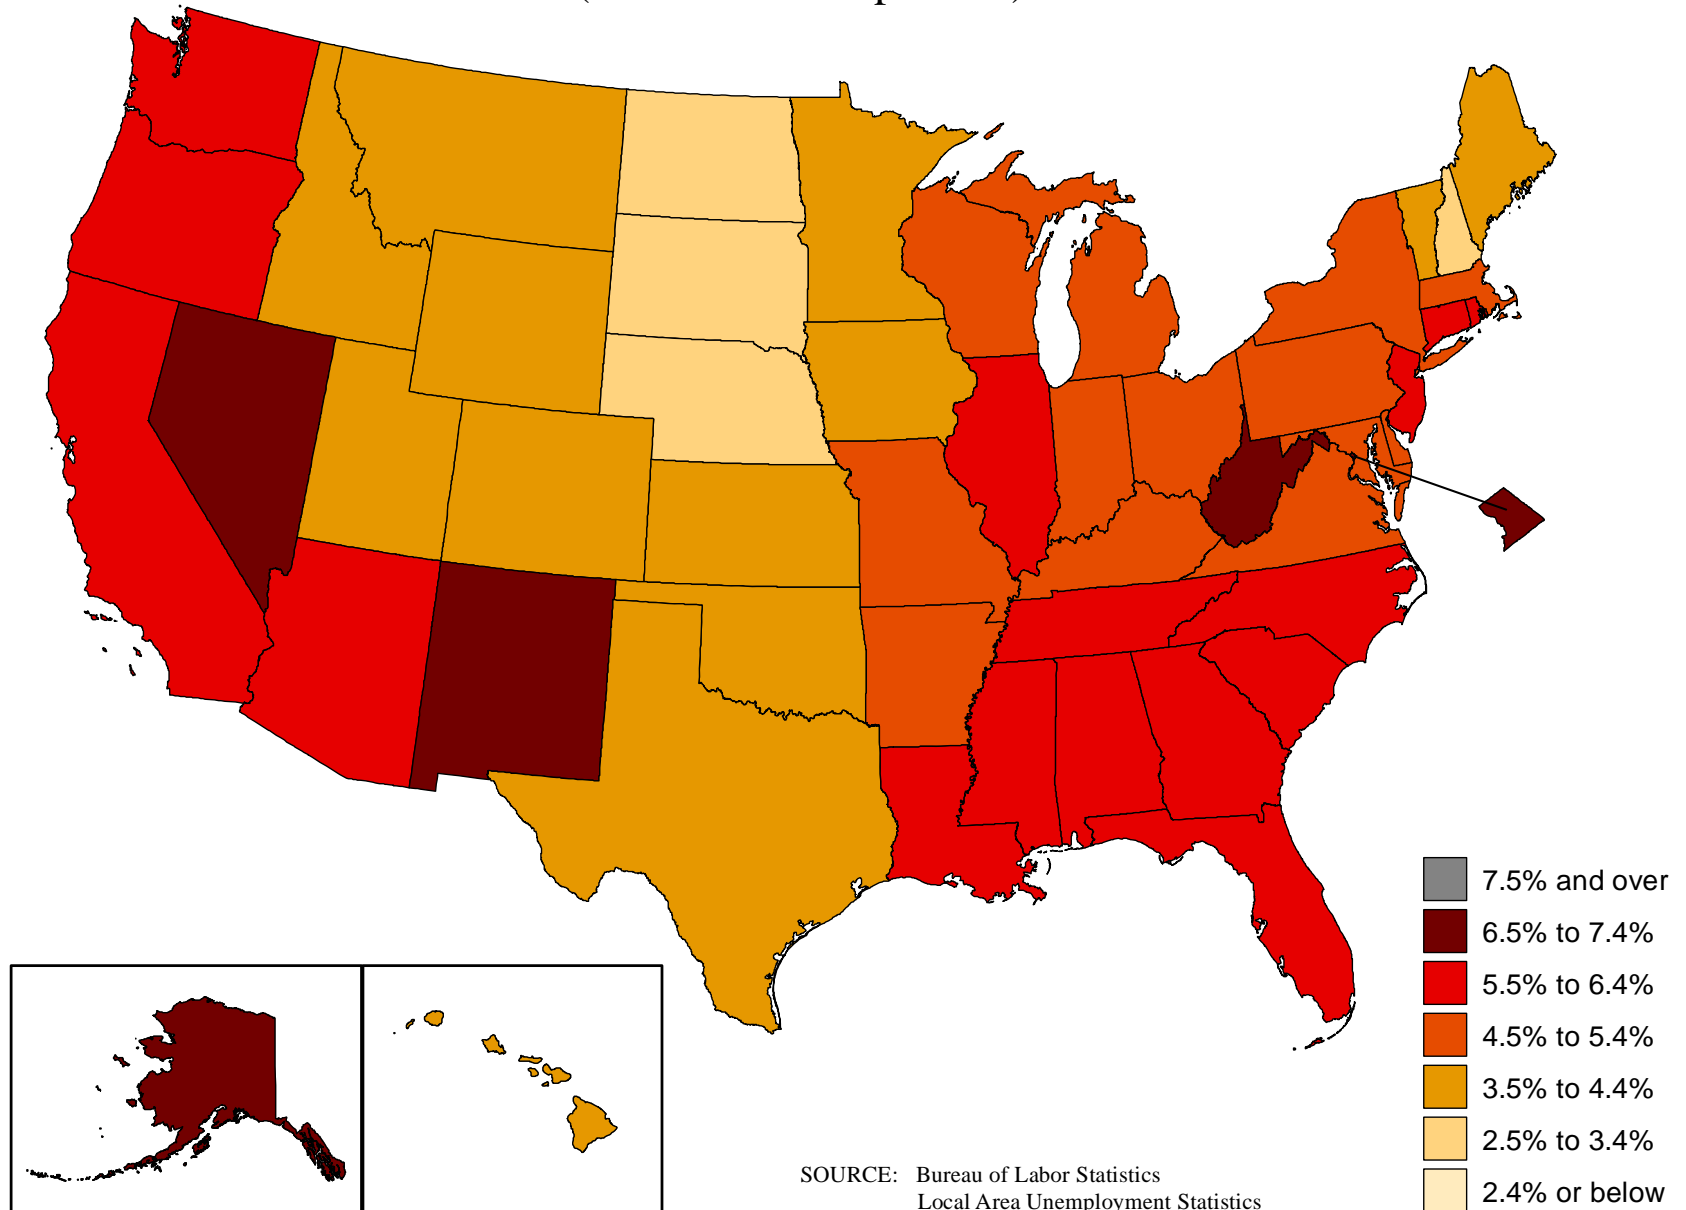

# Unemployment rates by state, 2014 annual averages

(U.S. rate = 6.2 percent)

# Unemployment rates by state, 2015 annual averages

(U.S. rate = 5.3 percent)