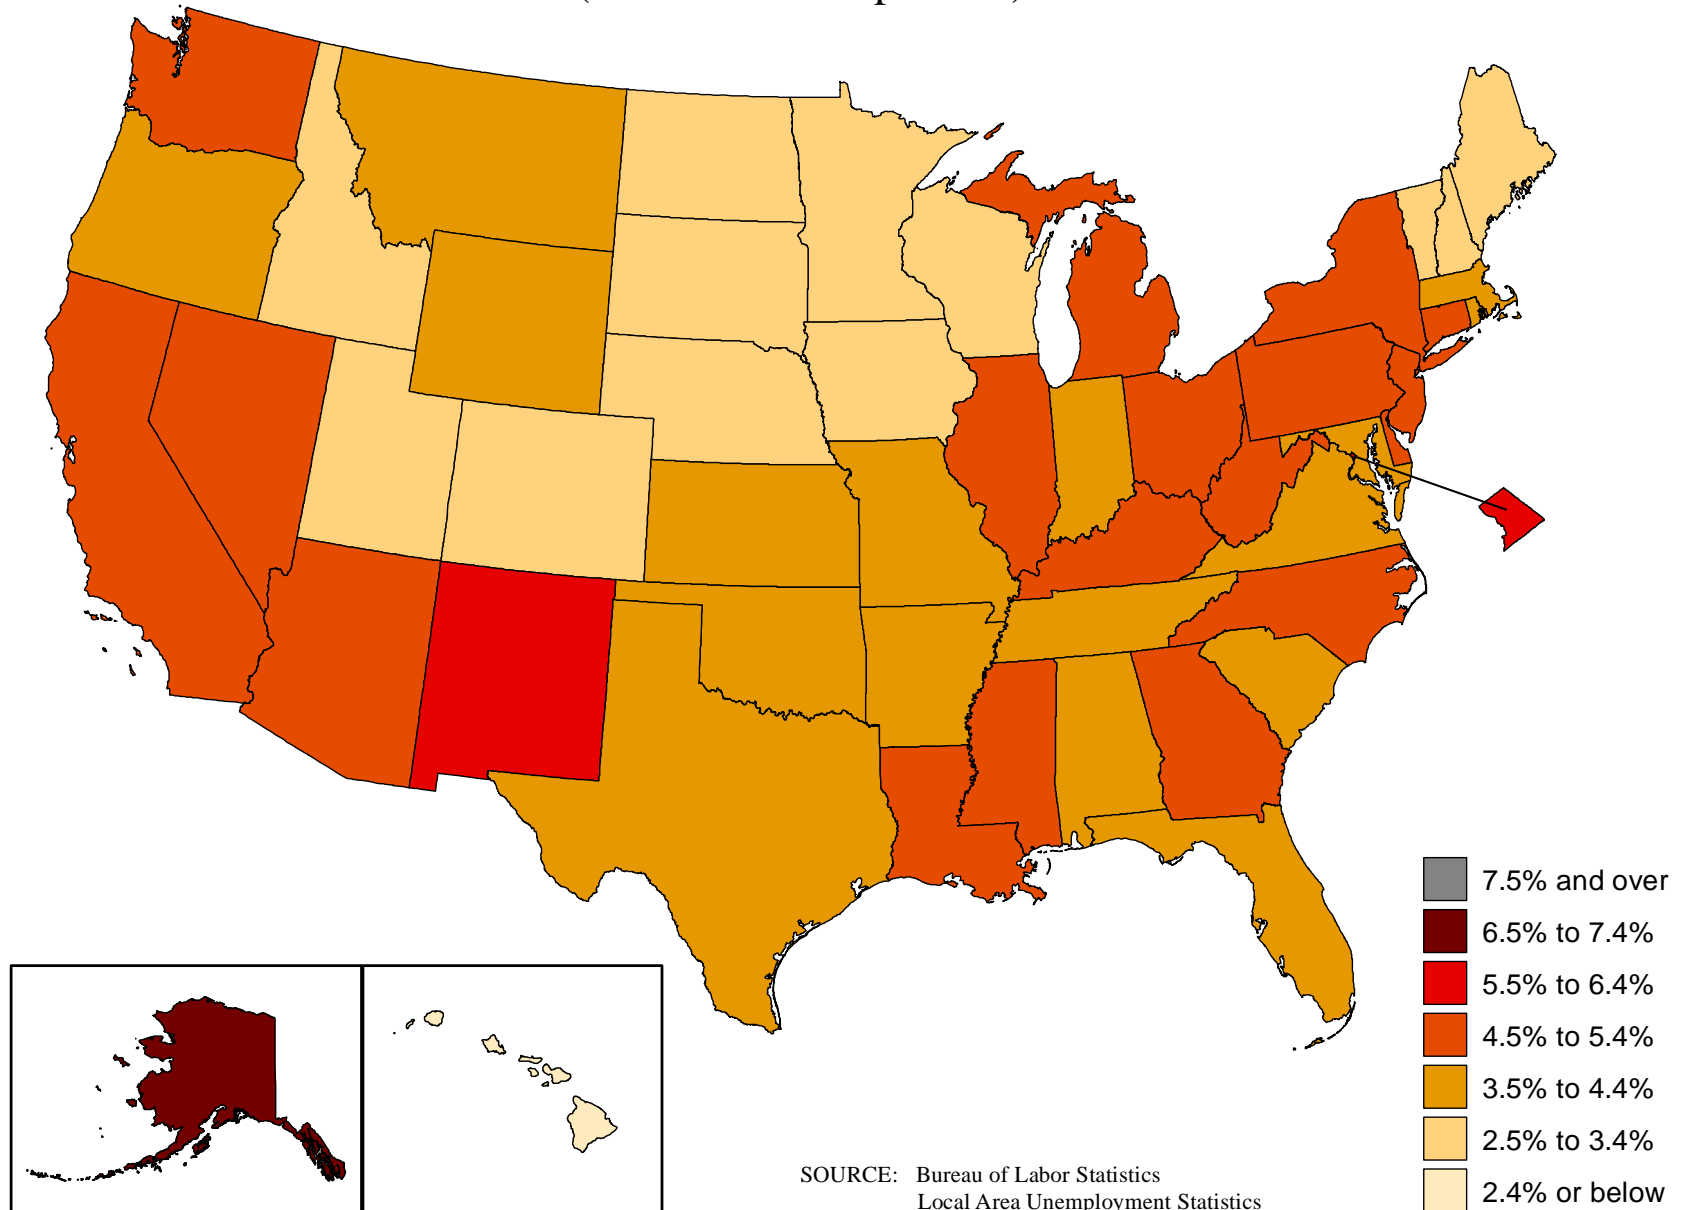

Unemployment rates by state, 2017 annual averages

(U.S. rate = 4.4 percent)