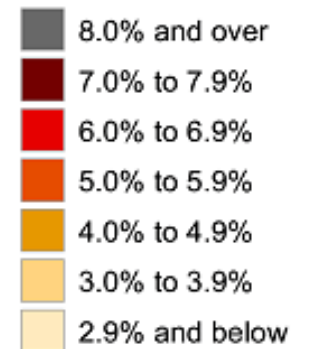

# Unemployment rates by county, 2018 annual averages

(U.S. rate = 3.9 percent)

SOURCE: Bureau of Labor Statistics  
Local Area Unemployment Statistics