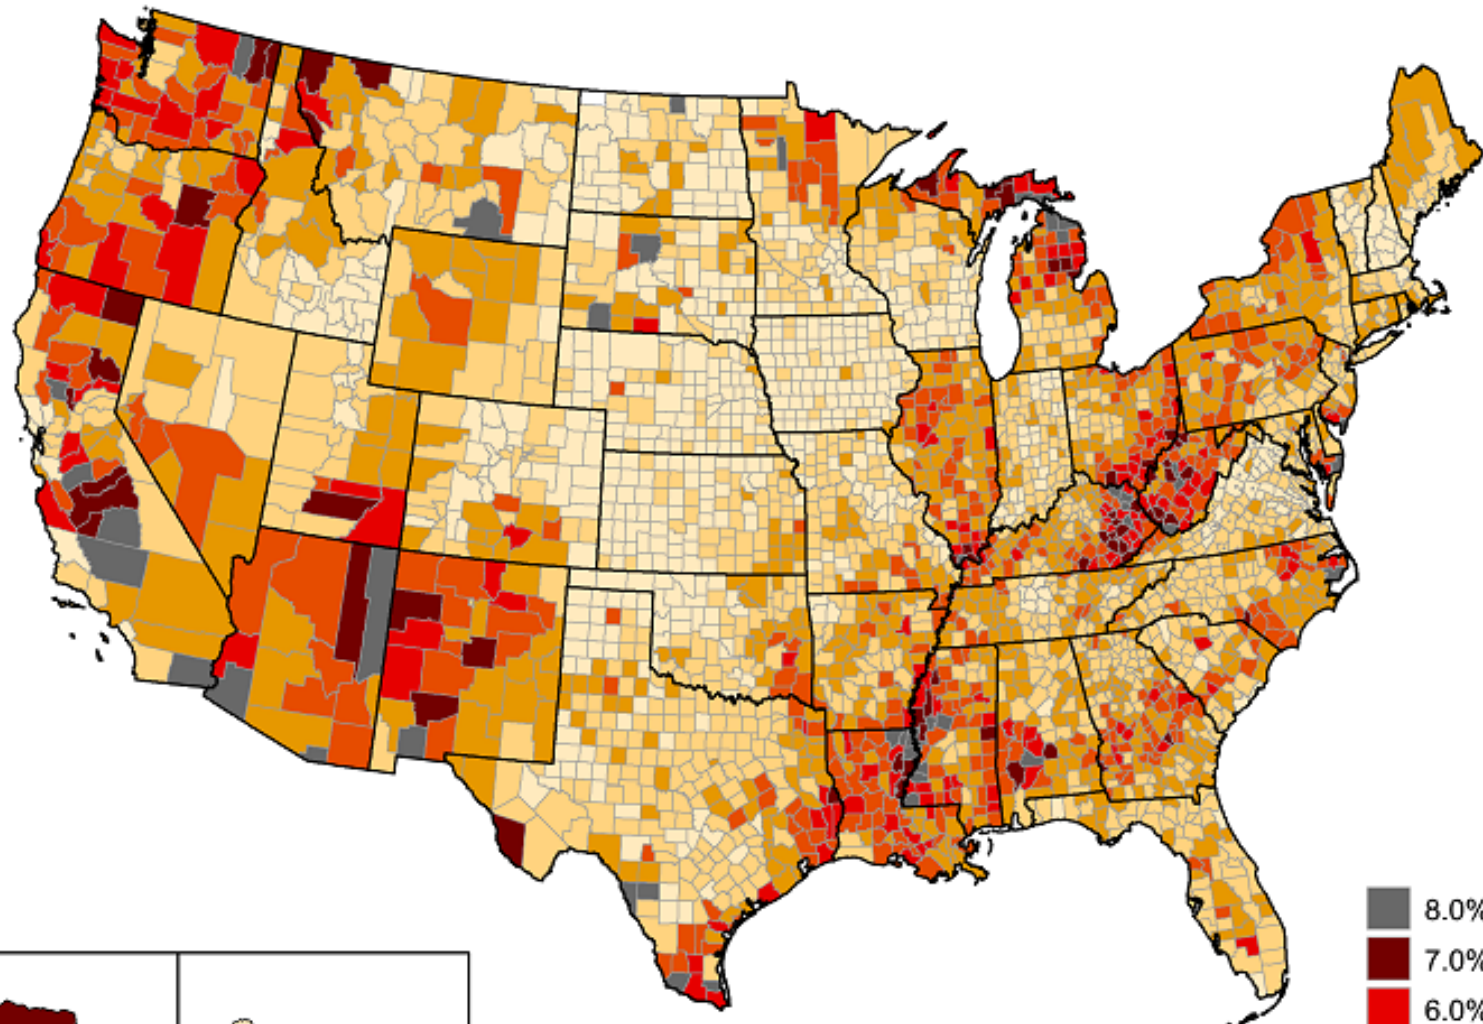

# Unemployment rates by county, 2018 annual averages

(U.S. rate = 3.9 percent)

SOURCE: Bureau of Labor Statistics  
Local Area Unemployment Statistics