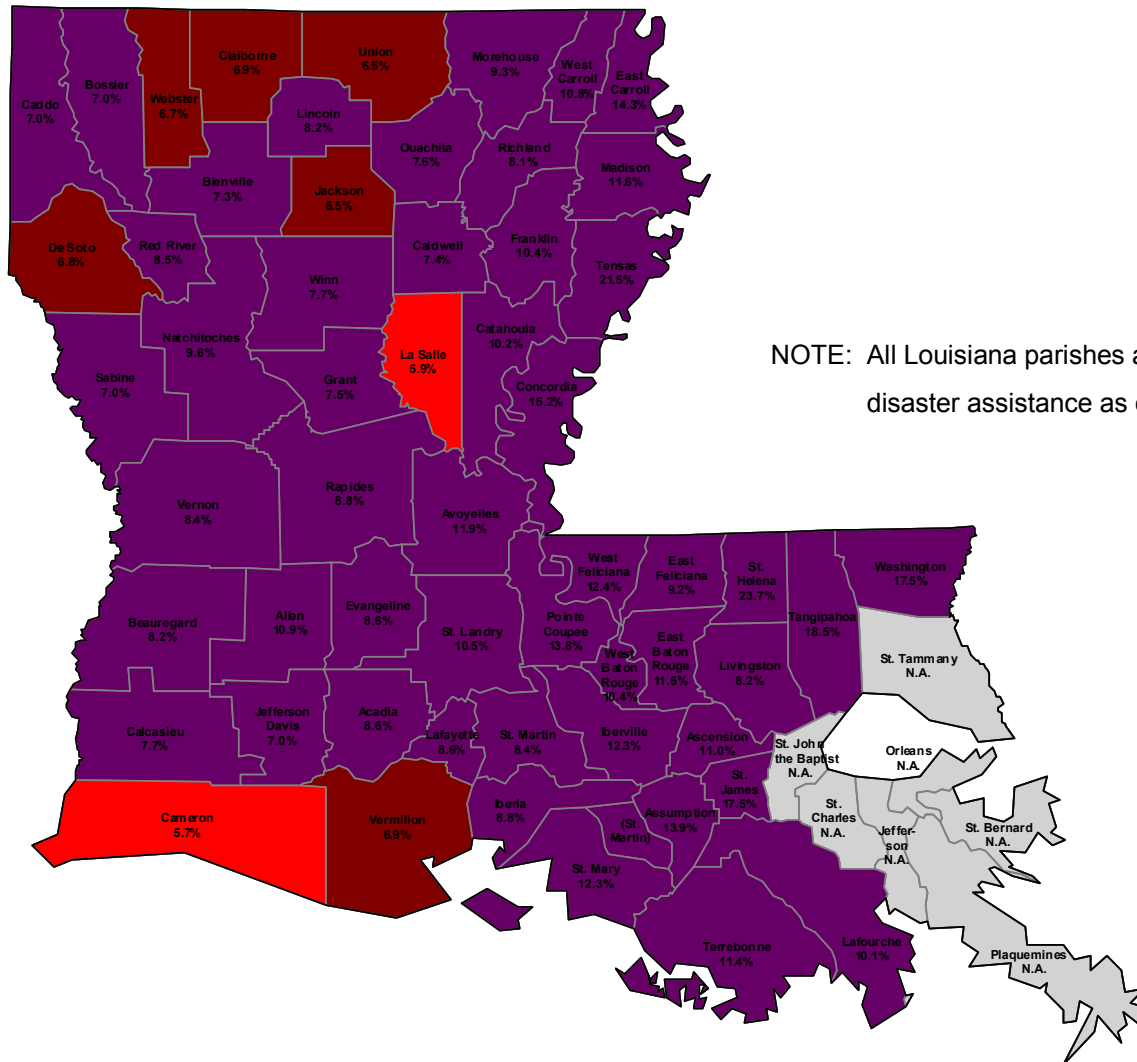

# Unemployment rates by parish and disaster assistance eligibility, Louisiana, September 2005, not seasonally adjusted

(State rate = 11.4%; U.S. rate = 4.8%)

NOTE: All Louisiana parishes are eligible for disaster assistance as of August 29.