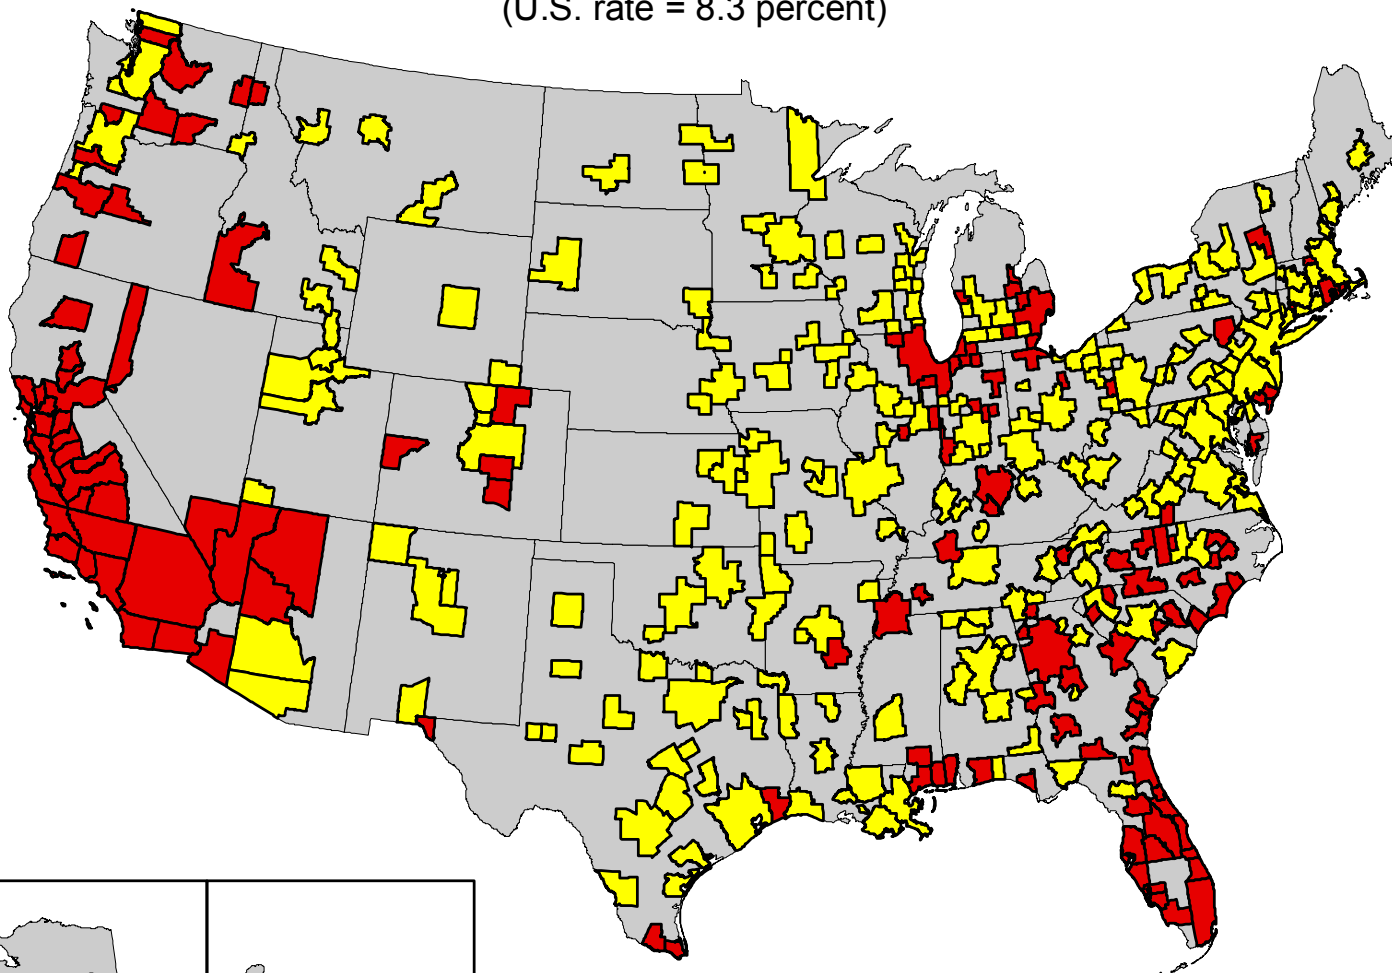

# Unemployment rates for metropolitan areas, not seasonally adjusted, December 2011

(U.S. rate = 8.3 percent)

SOURCE: Bureau of Labor Statistics  
Local Area Unemployment Statistics

NOTE: Map includes data for 372 metropolitan  
areas based on Office of Management  
and Budget Bulletin No. 10-02.

 Above U.S. average  
 U.S. average or below