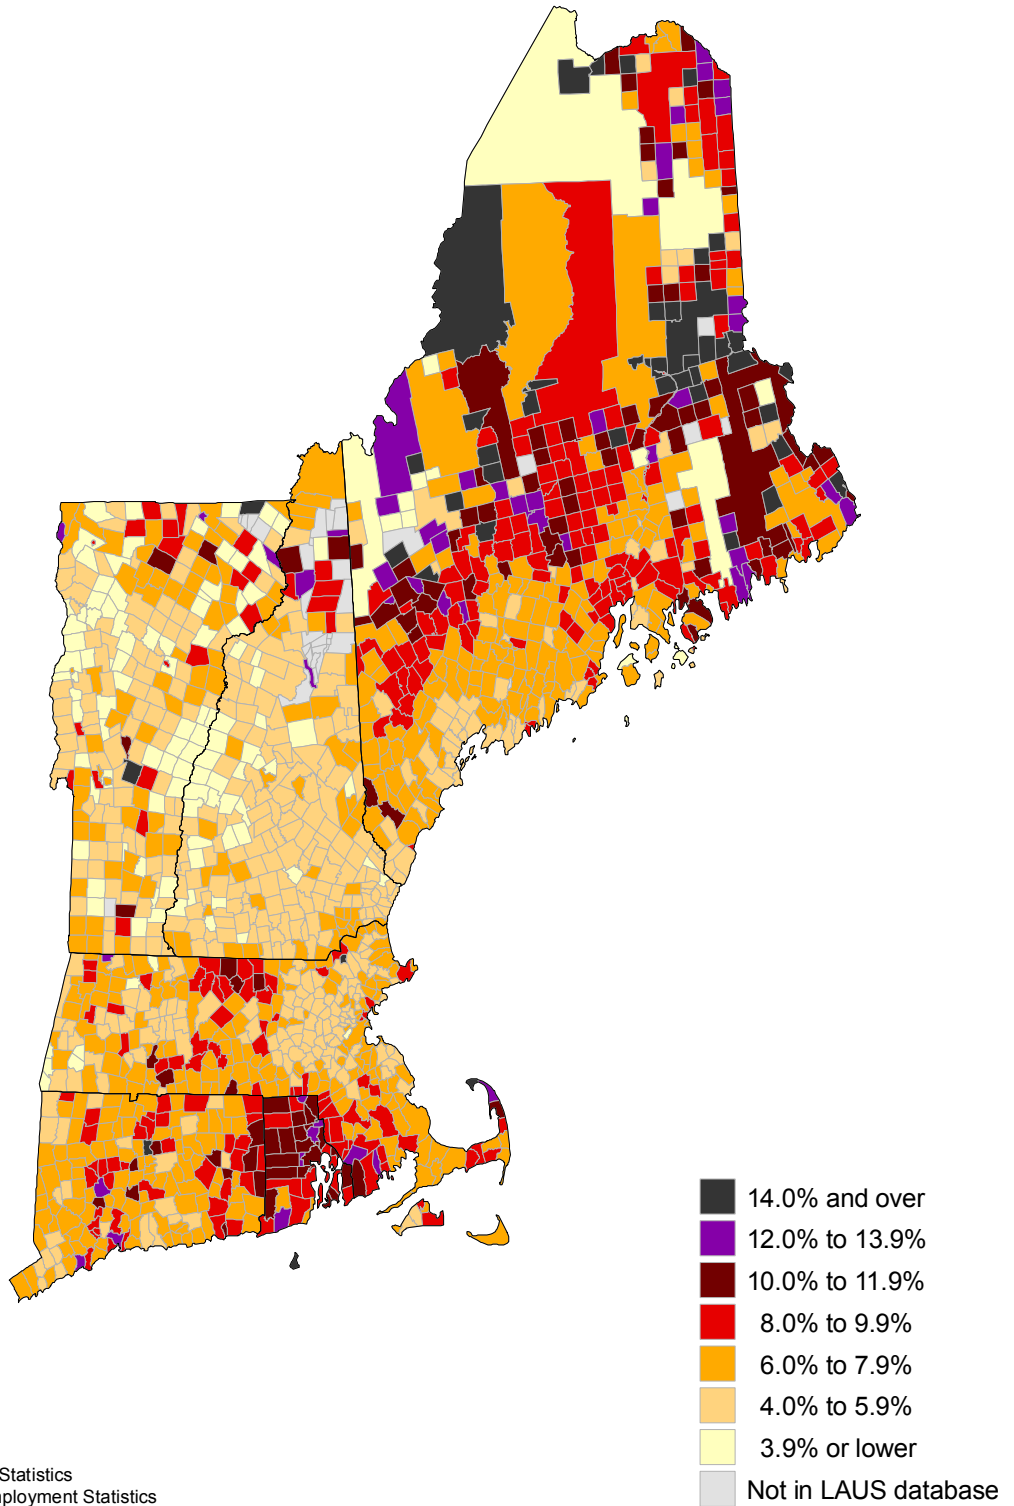

# Unemployment rates in New England by Minor Civil Division, April 2011 - March 2012 averages

(U.S. rate = 8.7 percent)

SOURCE: Bureau of Labor Statistics  
Local Area Unemployment Statistics