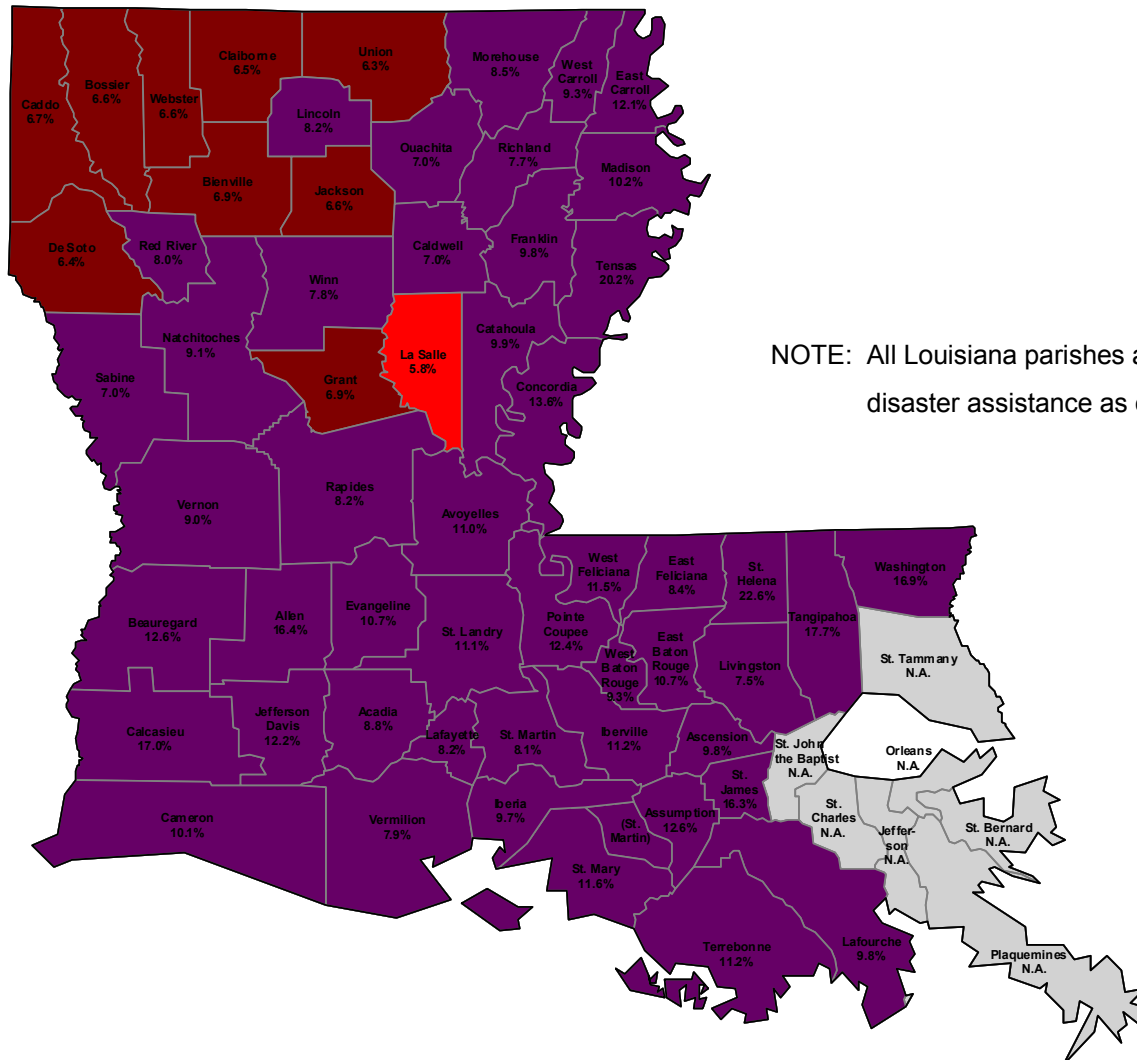

# Unemployment rates by parish and disaster assistance eligibility, Louisiana, October 2005, not seasonally adjusted

(State rate = 11.7%; U.S. rate = 4.6%)

NOTE: All Louisiana parishes are eligible for disaster assistance as of August 29.