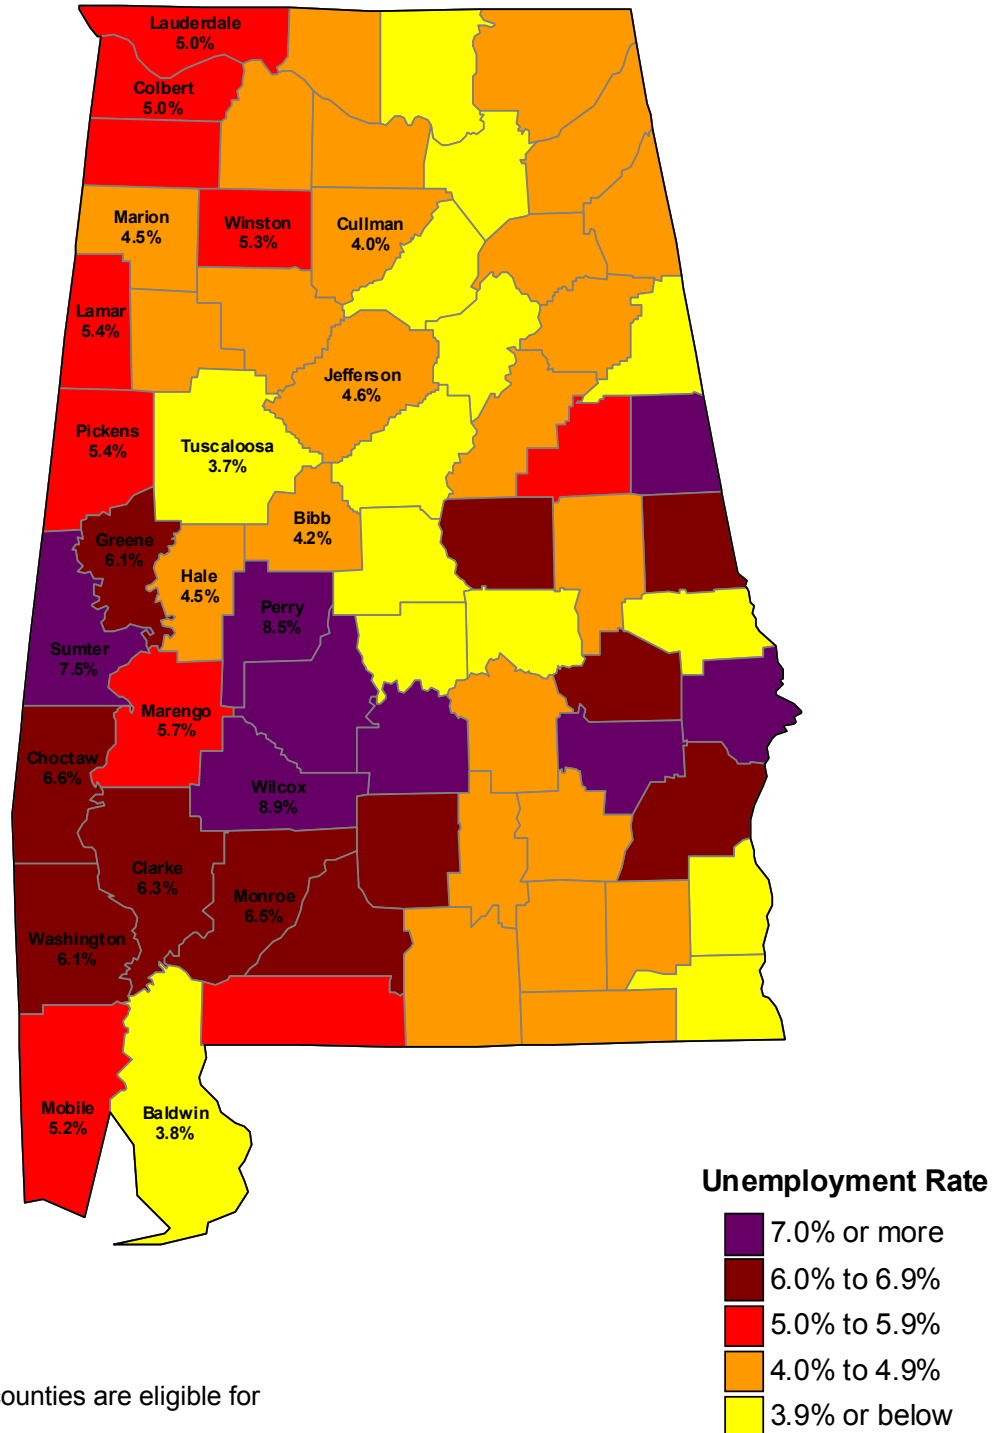

# Unemployment rates by county and disaster assistance eligibility, Alabama, October 2005, not seasonally adjusted

(State rate = 4.5%; U.S. rate = 4.6%)

NOTE: The labeled counties are eligible for disaster assistance as of September 10.